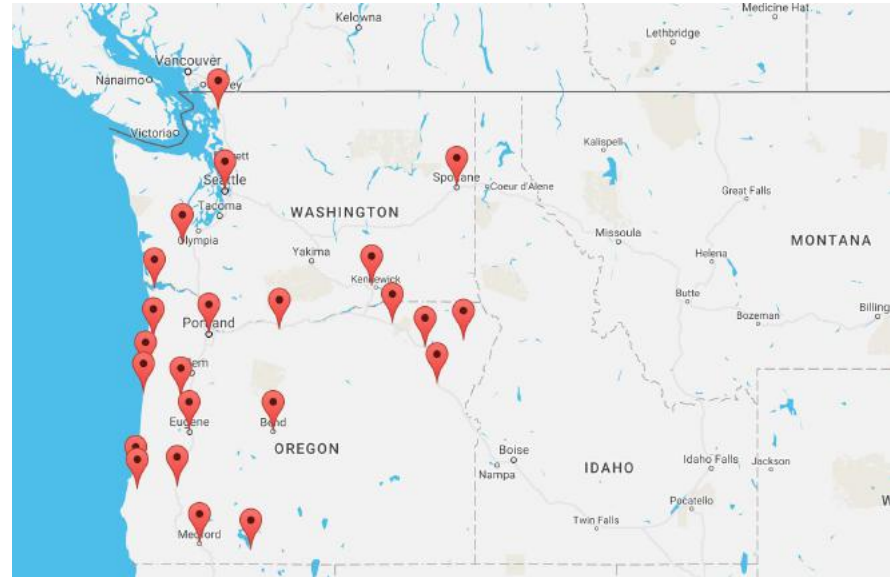

# Locations

1. **KOMO-FM** | Oakville, Washington
2. **KGMI-AM-Bellingham** | Bellingham, Washington
3. **KVI-AM-Seattle/Tacoma** | Seattle, Washington
4. **KAST-AM-Astoria** | Astoria, Oregon
5. **KTIL-AM-Tillamook** | Tillamook, Oregon
6. **KBCH-AM-Lincoln City** | Lincoln City, Oregon
7. **KNPT-AM-Newport** | Newport, Oregon
8. **KLOO-AM-Corvallis/Albany/Lebanon** | Corvallis, OR
9. **KPNW-AM-Eugene/Springfield** | Eugene, Oregon
10. **KBND-AM-Bend** | Bend, Oregon
11. **KBBR-AM Coos Bay** | Coos Bay, Oregon
12. **KWRO-AM Coquille** | Coquille, Oregon
13. **KQEN-AM-Roseburg** | Roseburg, Oregon
14. **KMED-AM/FM-Medford** | Medford, Oregon
15. **KFLS-AM-Klamath Falls** | Klamath Falls, Oregon
16. **KXLY-AM-Spokane** | Spokane, Washington
17. **KONA-AM-Tri-Cities** | Tri-Cities, Washington
18. **KUMA-AM-Pendleton** | Pendleton, Oregon
19. **KWVR-AM-Enterprise** | Enterprise, Oregon
20. **KBKR-AM-Baker** | Baker, Oregon
21. **KLBM-AM-La Grande** | La Grande, Oregon

# Programs - The Lars Larson Show

Emmy and Peabody award winner **Lars Larson** brings nearly four decades of experience as a radio and television journalist to the microphone for six hours of the best conversation in talk journalism. Six hours of daily prep keep The Lars Larson Show on top of the news and top-of-mind for listeners across the Pacific Northwest and the country.

Lars is a weekly guest on Fox News, and has appeared on “The O’Reilly Factor”, “Larry King”, “Scarborough Country”, “Fox and Friends,” BBC radio and countless local radio shows around the United States.

## Affiliates

KAST - Astoria  
KBKR - Baker  
KBND - Bend  
KGMI - Bellingham  
KWRO - Coos Bay/Coquille  
KLOO - Corvallis/Albany/Lebanon  
KACI - The Dalles  
KWVR - Enterprise  
KPNW - Eugene/Springfield  
KFLS - Klamath Falls  
KLBM - La Grande  
KBCH - Lincoln City  
KMED - Medford  
KNPT - Newport  
KUMA - Pendleton  
KVI-Seattle  
KONA-Tri-Cities  
KXLY-Spokane  
KQEN - Roseburg  
KTIL - Tillamook